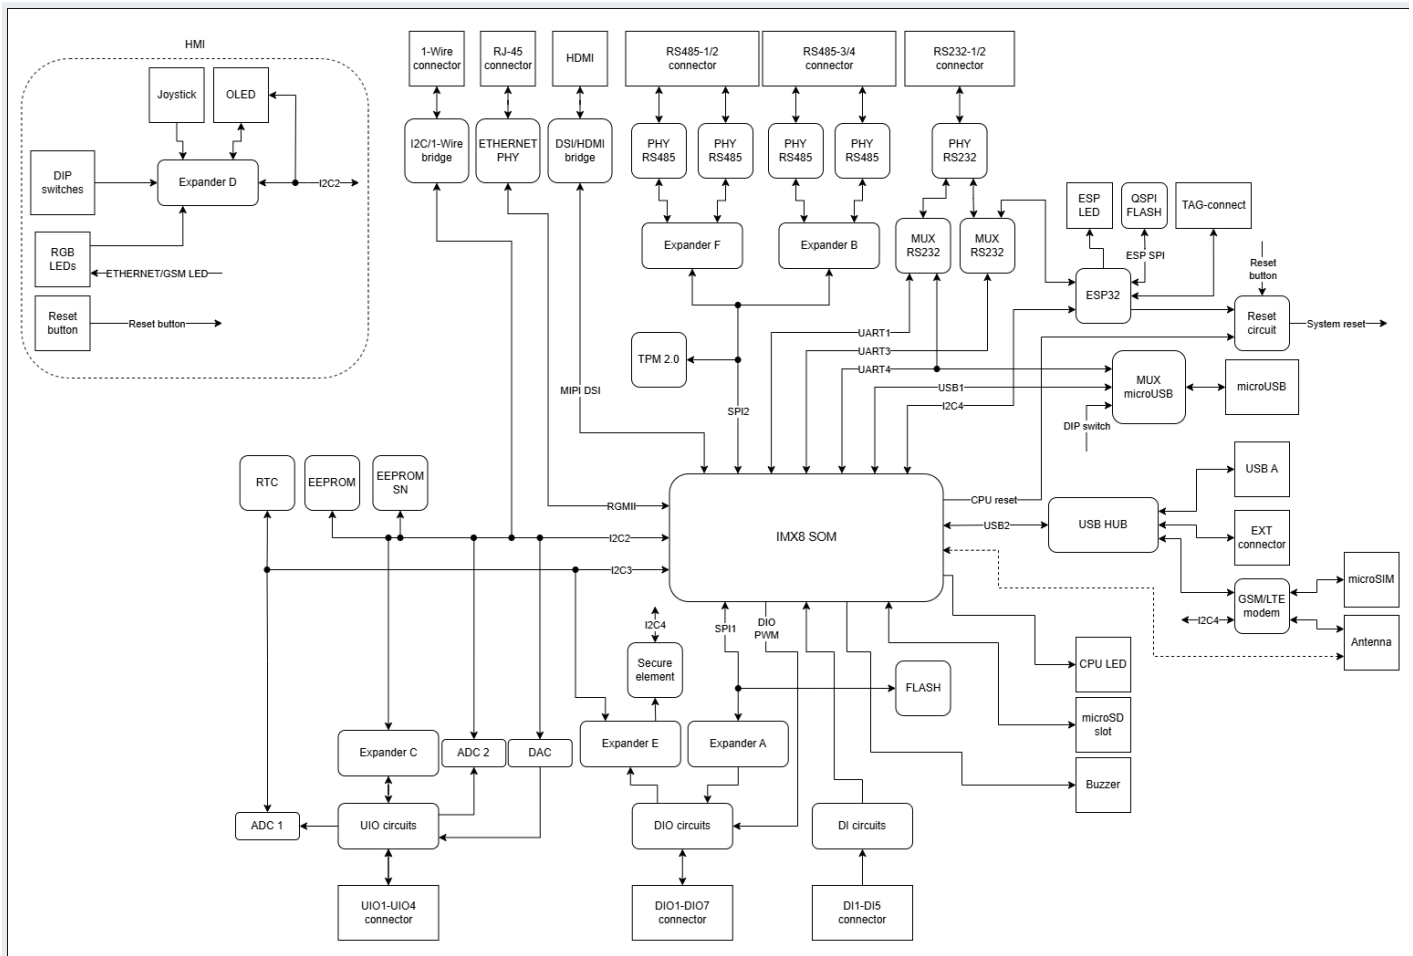

Technical Diagrams

Tiger City IMX Industrial Computer with Linux OS

Enclosure

Placement of peripherals

Detailed connections diagram

Revision #12

Created 8 April 2024 13:20:57

Updated 26 July 2024 11:09:54 by Jan Górski