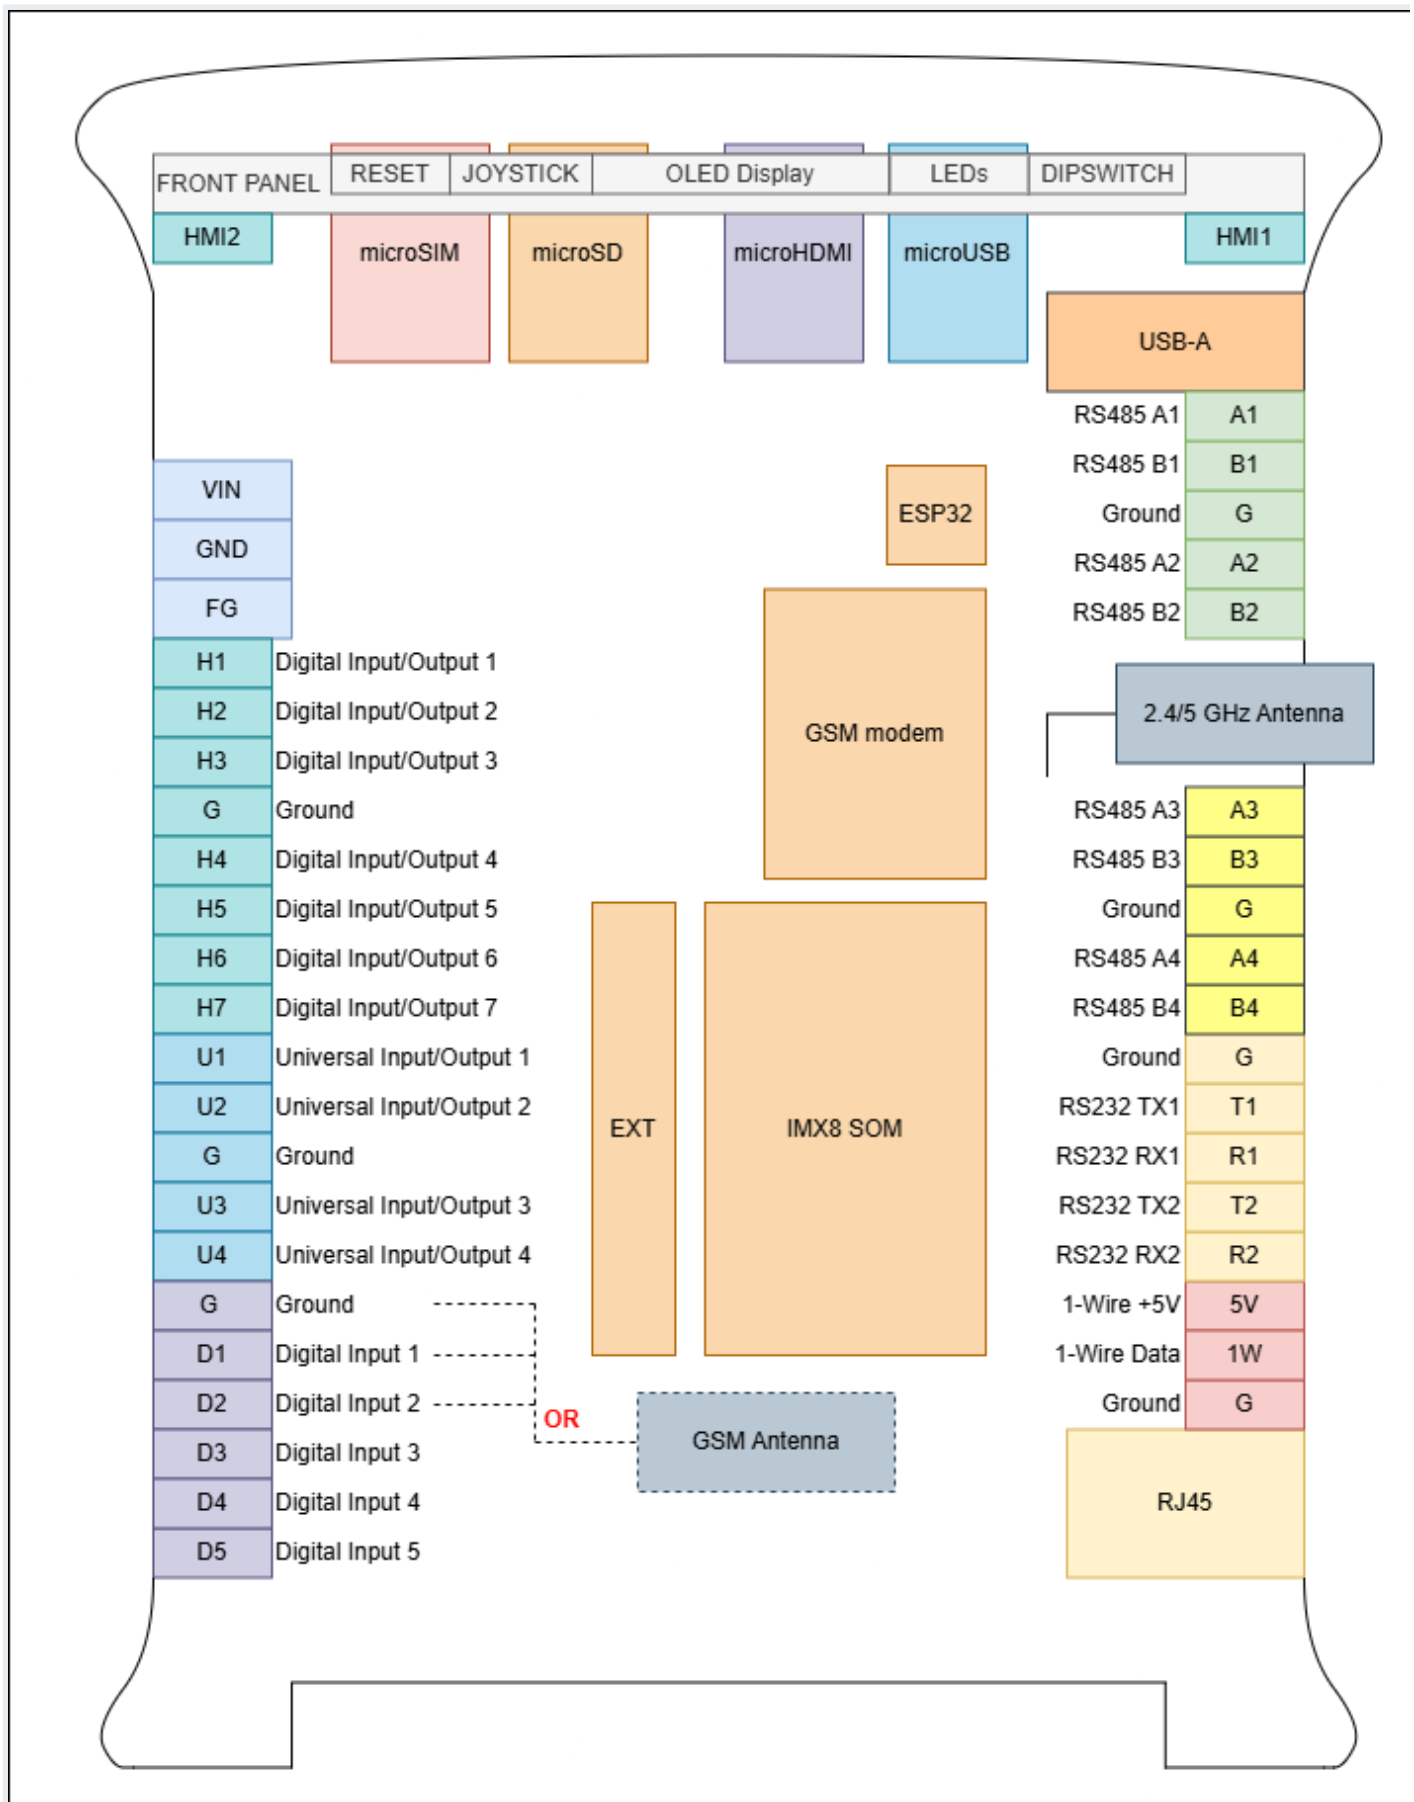

Technical Diagrams

Tiger City IMX Industrial Computer with Linux OS

Enclosure

Placement of peripherals

Detailed connections diagram

Revision #12

Created 8 April 2024 13:20:57

Updated 26 July 2024 11:09:54 by Jan Górski