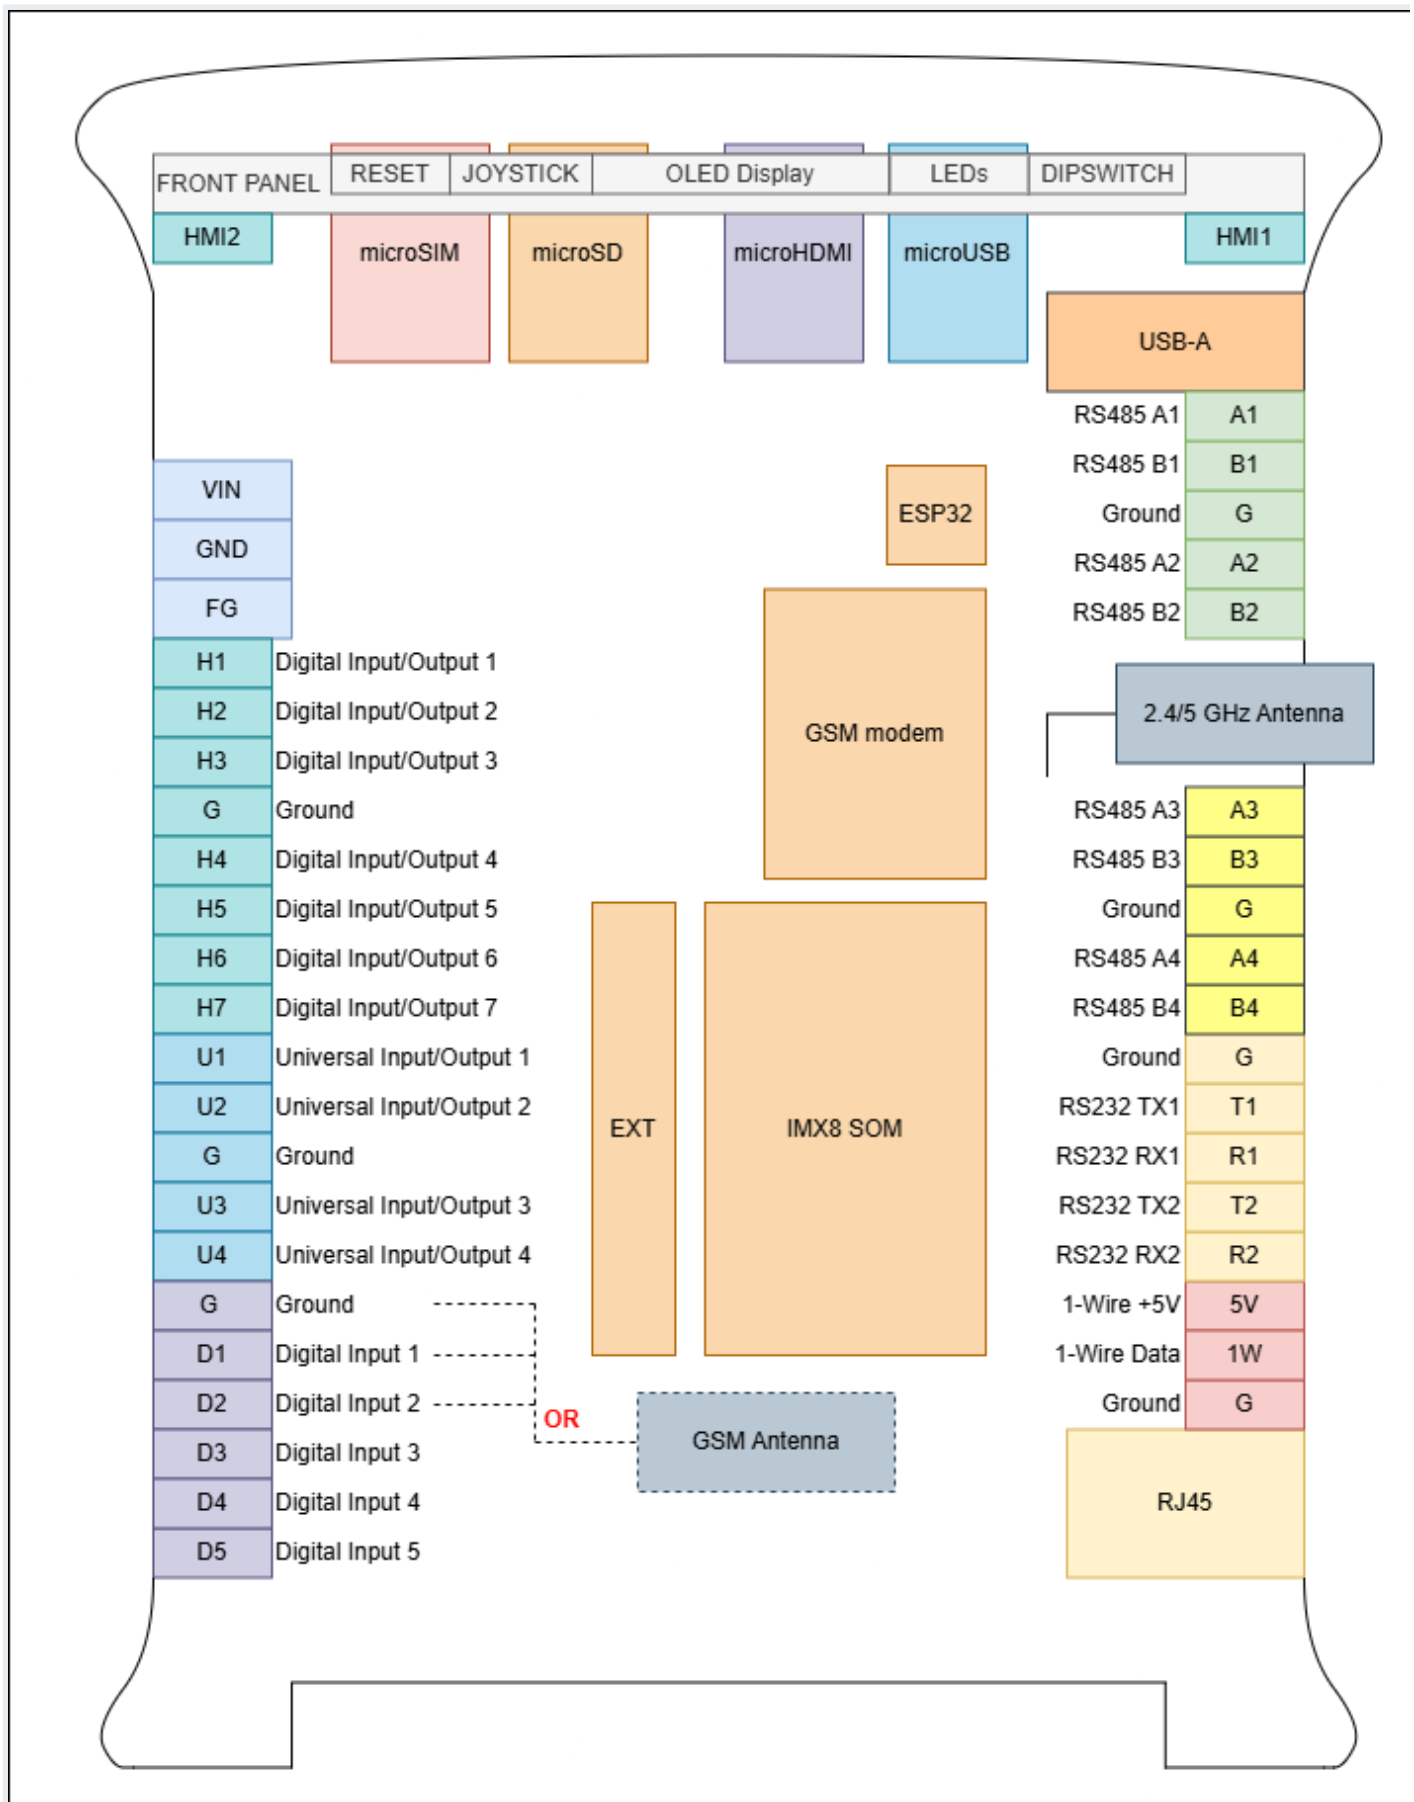

Technical Diagrams

Tiger City IMX Industrial Computer with Linux OS

Enclosure

Placement of peripherals

Detailed connections diagram

Revision #12

Created 8 April 2024 13:20:57

Updated 26 July 2024 11:09:54