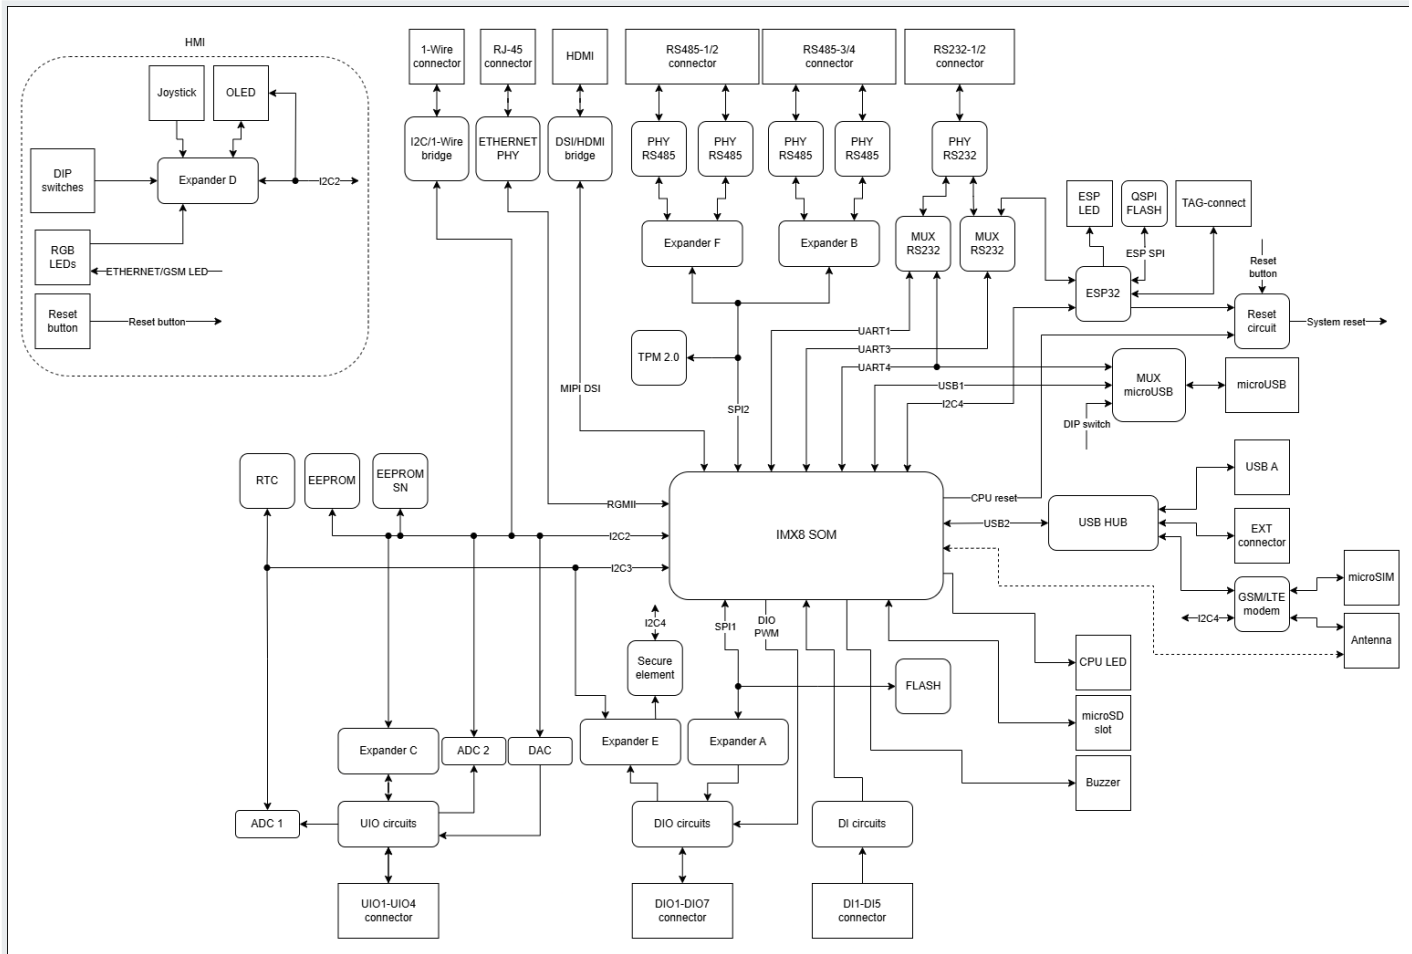

Technical Diagrams

Tiger City IMX Industrial Computer with Linux OS

Enclosure

Placement of peripherals

Detailed connections diagram

Revision #12

Created 8 April 2024 13:20:57

Updated 26 July 2024 11:09:54