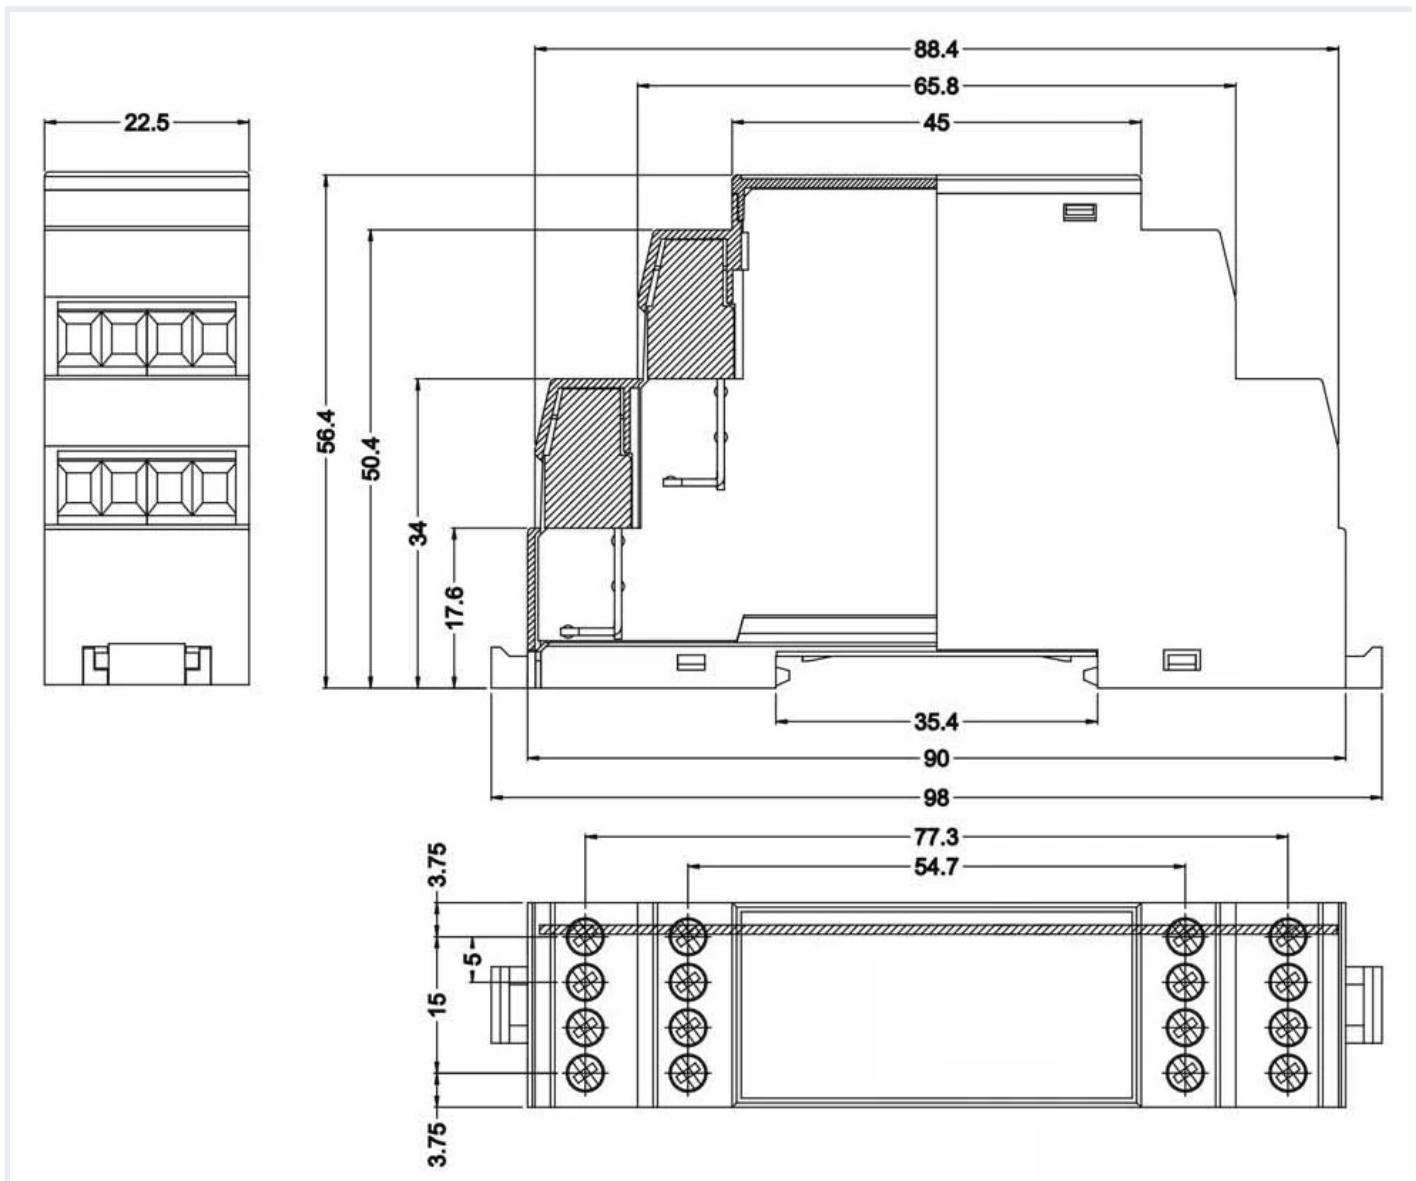

Enclosure dimensions

2U Module Enclosure

98 x 22.5 x 56.4

Units: mm

CEM22 RJ45

Enclosure dimensions

2U Module Enclosure

98 x 22.5 x 56.4

Units: mm

CEM35

Enclosure dimensions

2U Module Enclosure

98 x 35.8 x 56.4

Units: mm

PP97

Enclosure dimensions

Compact USB Enclosure

55.4 x 20.3 x 11.85

Units: mm

Revision #3

Created 20 May 2024 12:19:16

Updated 20 May 2024 12:43:40