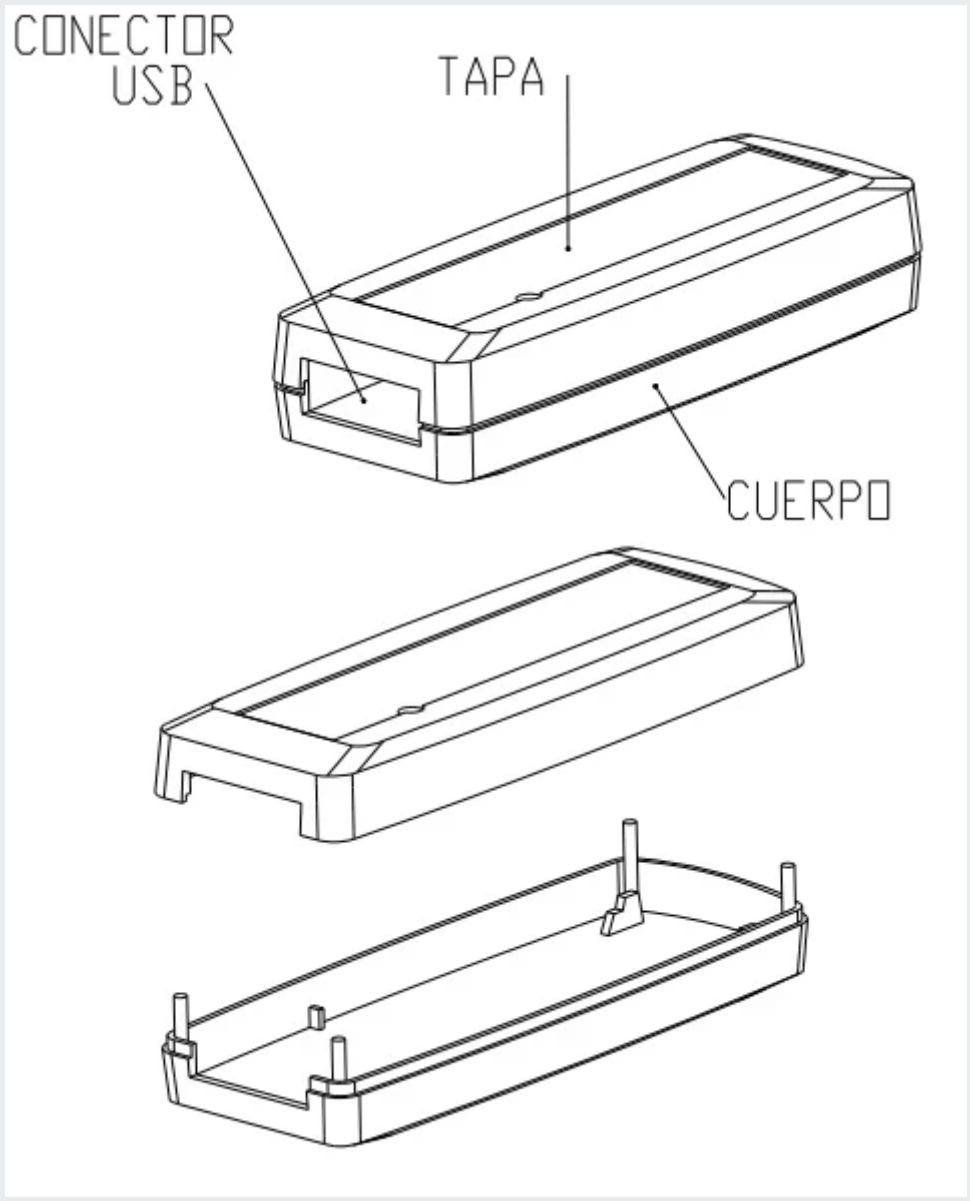

Units: mm

CEM35

Enclosure dimensions

2U Module Enclosure

98 x 35.8 x 56.4

Units: mm

PP97

Enclosure dimensions

Compact USB Enclosure

55.4 x 20.3 x 11.85

Units: mm

Revision #3

Created 20 May 2024 12:19:16

Updated 20 May 2024 12:43:40