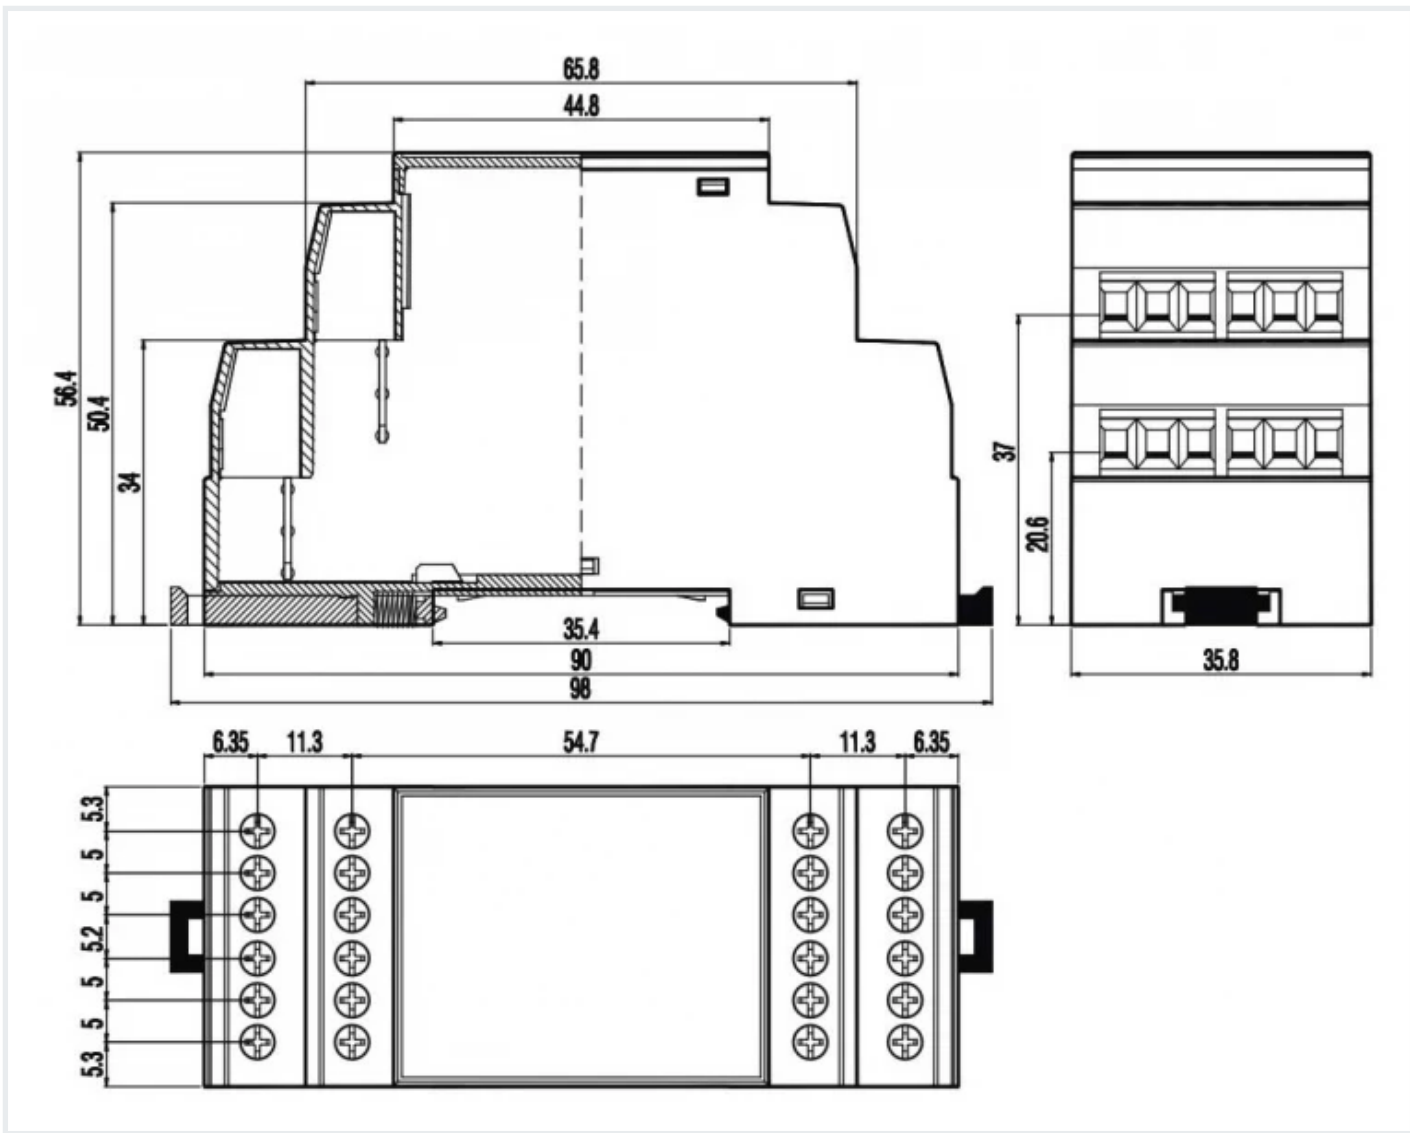

Enclosure dimensions

2U Module Enclosure

98 x 22.5 x 56.4

Units: mm

CEM22 RJ45

Enclosure dimensions

2U Module Enclosure

98 x 22.5 x 56.4

Units: mm

CEM35

Enclosure dimensions

2U Module Enclosure

98 x 35.8 x 56.4

Units: mm

PP97

Enclosure dimensions

Compact USB Enclosure

55.4 x 20.3 x 11.85

Units: mm

Revision #3

Created 20 May 2024 12:19:16

Updated 20 May 2024 12:43:40