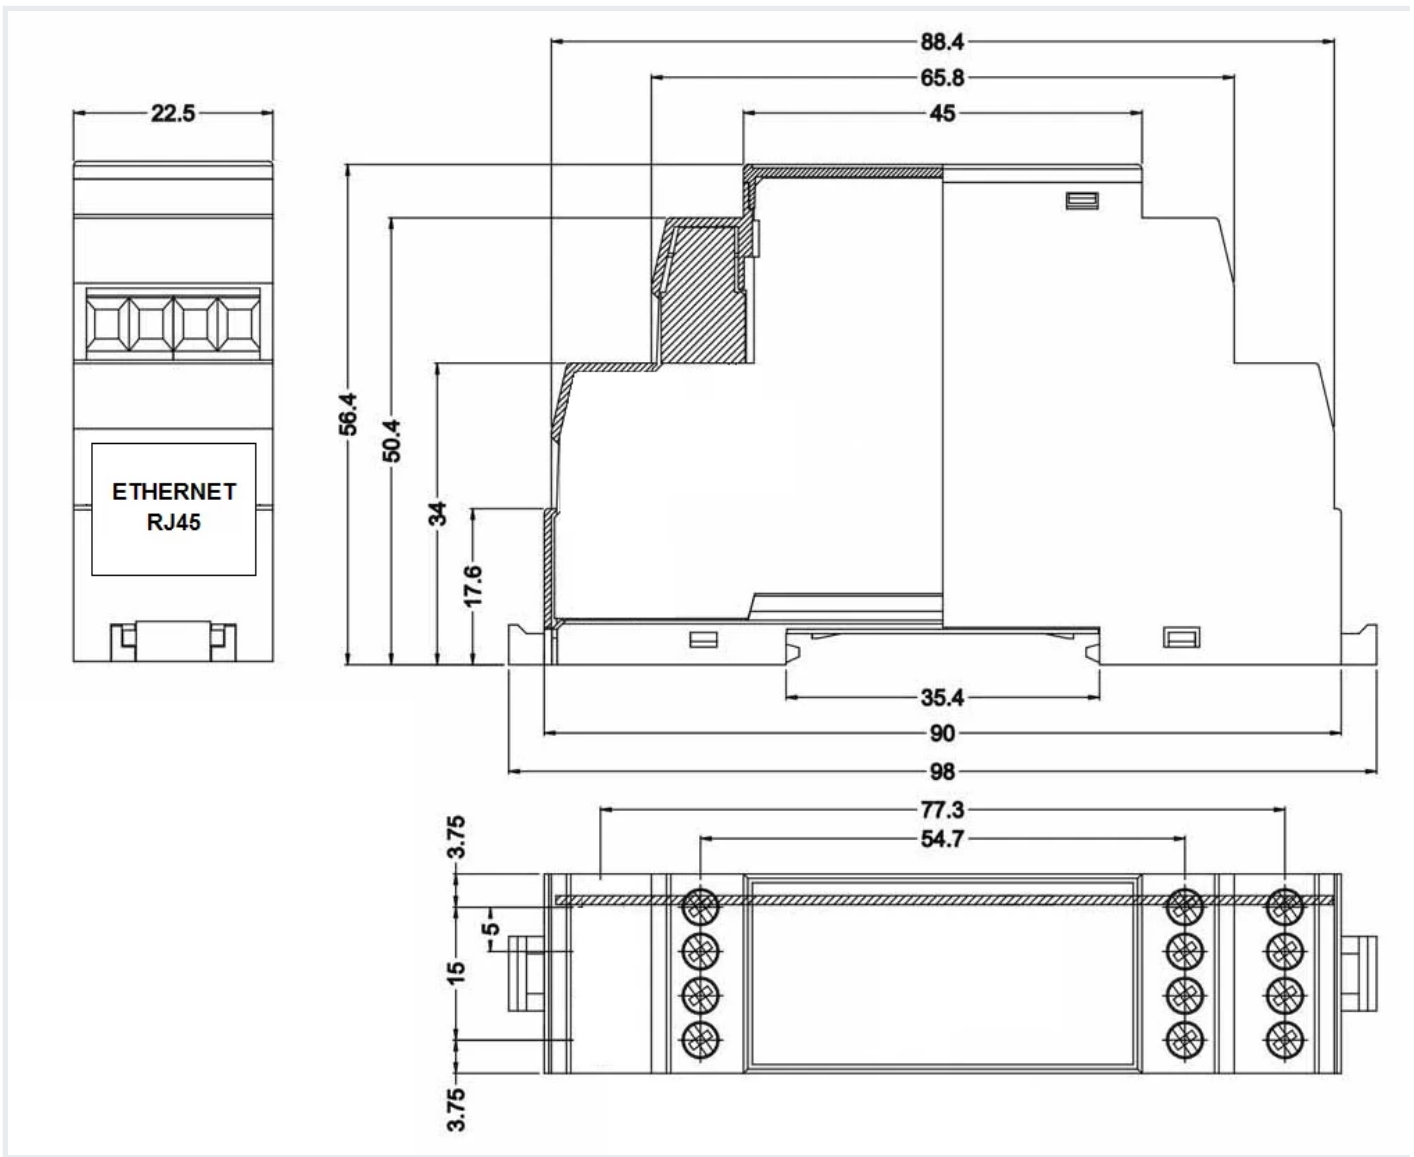

Enclosure dimensions

2U Module Enclosure

98 x 22.5 x 56.4

Units: mm

CEM22 RJ45

Enclosure dimensions

2U Module Enclosure

98 x 22.5 x 56.4

Units: mm

CEM35

Enclosure dimensions

2U Module Enclosure

98 x 35.8 x 56.4

Units: mm

PP97

Enclosure dimensions

Compact USB Enclosure

55.4 x 20.3 x 11.85

Units: mm

Revision #3

Created 20 May 2024 12:19:16

Updated 20 May 2024 12:43:40