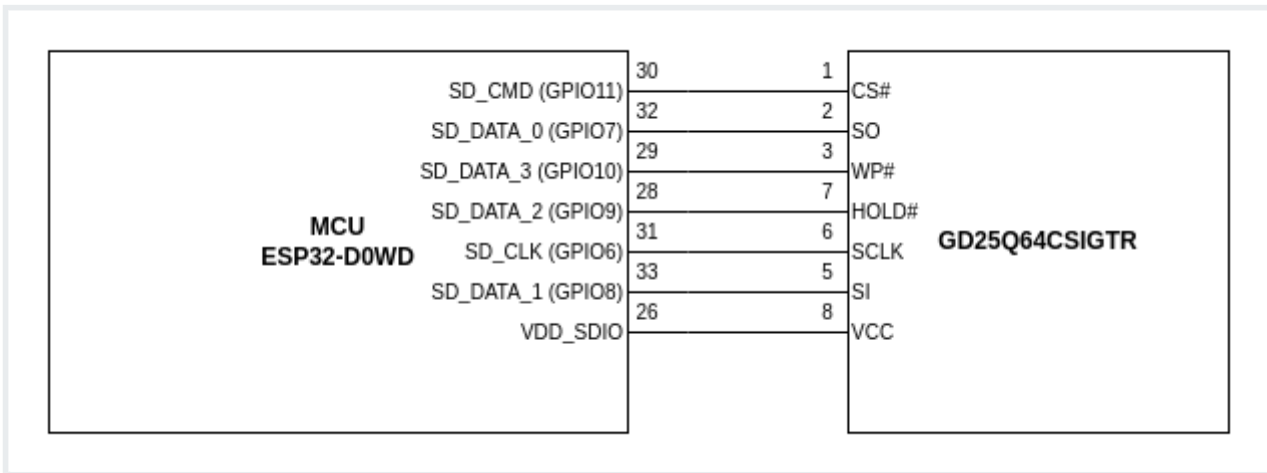

QSPI Flash

ESP32 Open IoT and IIoT Gateways (P01 & P02)

Revision #5

Created 4 April 2024 09:54:56

Updated 26 June 2024 09:20:46