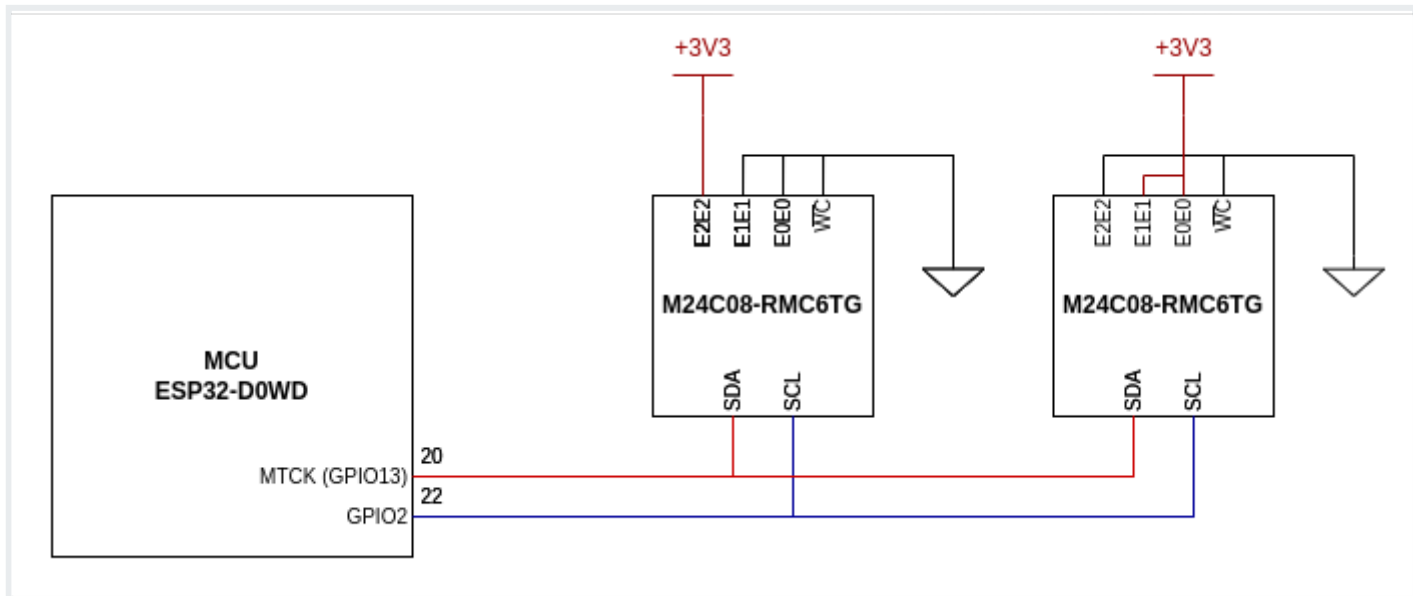

I2C EEPROM

ESP32 Open IoT and IIoT Gateways (P01 & P02)

Revision #5

Created 4 April 2024 09:49:59

Updated 26 June 2024 09:20:46