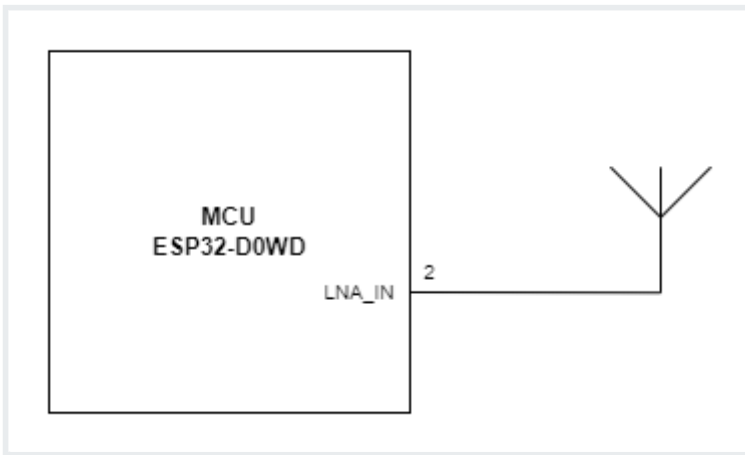

Antenna

ESP32 Open IoT and IIoT Gateways (P01 & P02)

The Open IoT and IIoT Gateway P02 variant contains SMA connector for a 2.4G antenna.

Revision #8

Created 4 April 2024 09:51:07

Updated 3 March 2026 09:46:01 by Michał Grabski